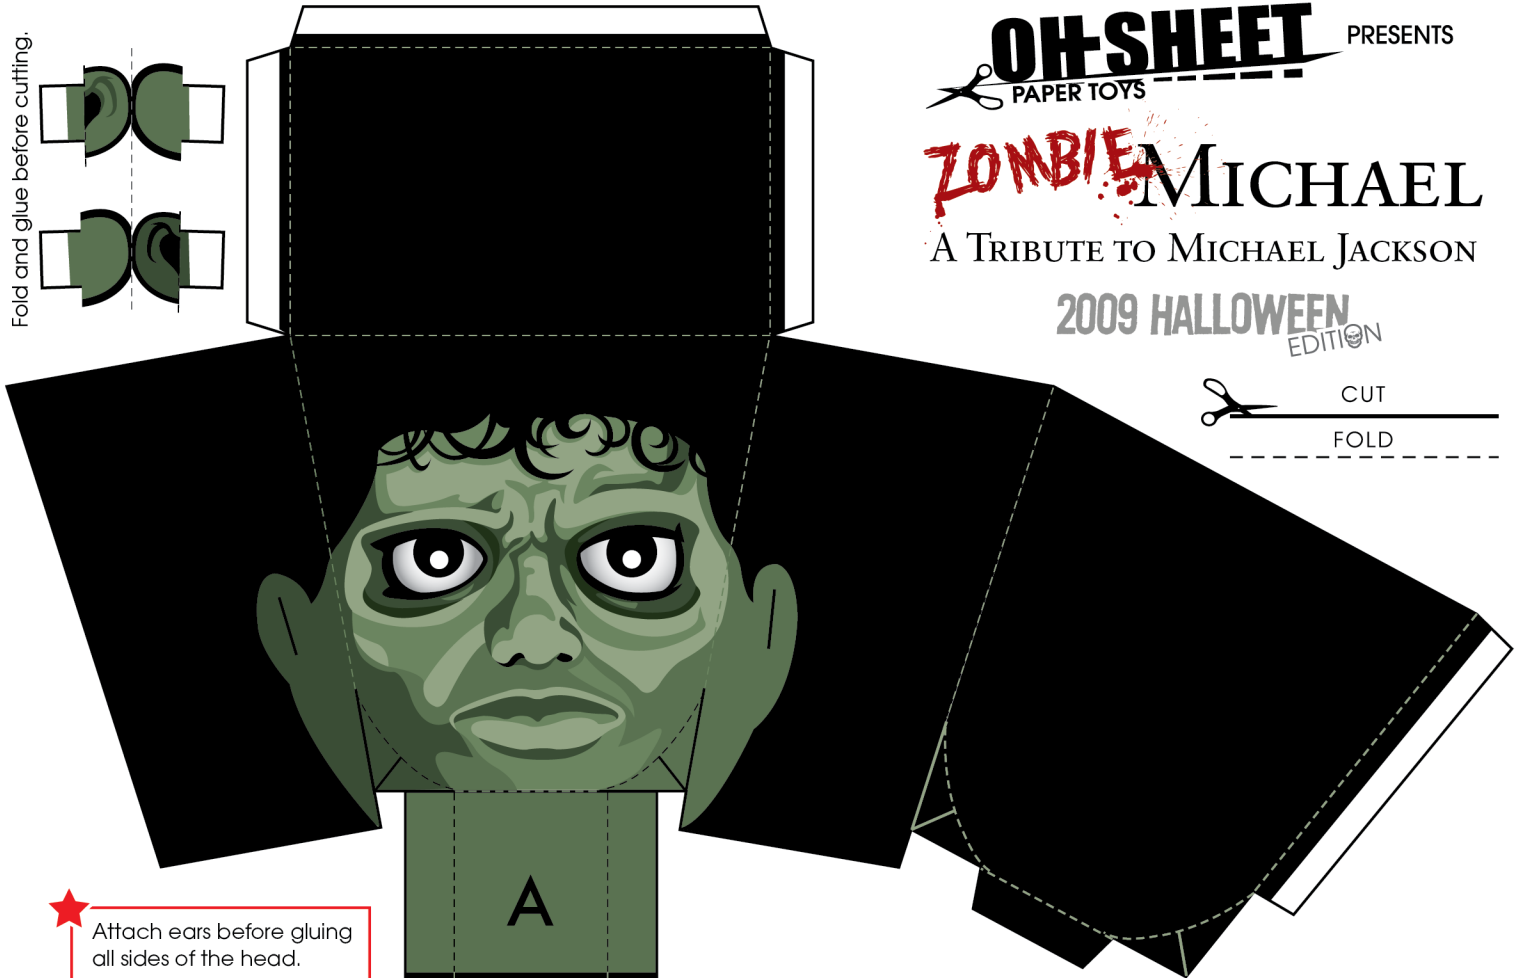

ZOMBIE MICHAEL

A TRIBUTE TO MICHAEL JACKSON

2009 HALLOWEEN
EDITION

Fold and glue before cutting.

★ Attach ears before gluing all sides of the head.

★ Attach arms to body before gluing all sides.

Fold and glue before cutting.