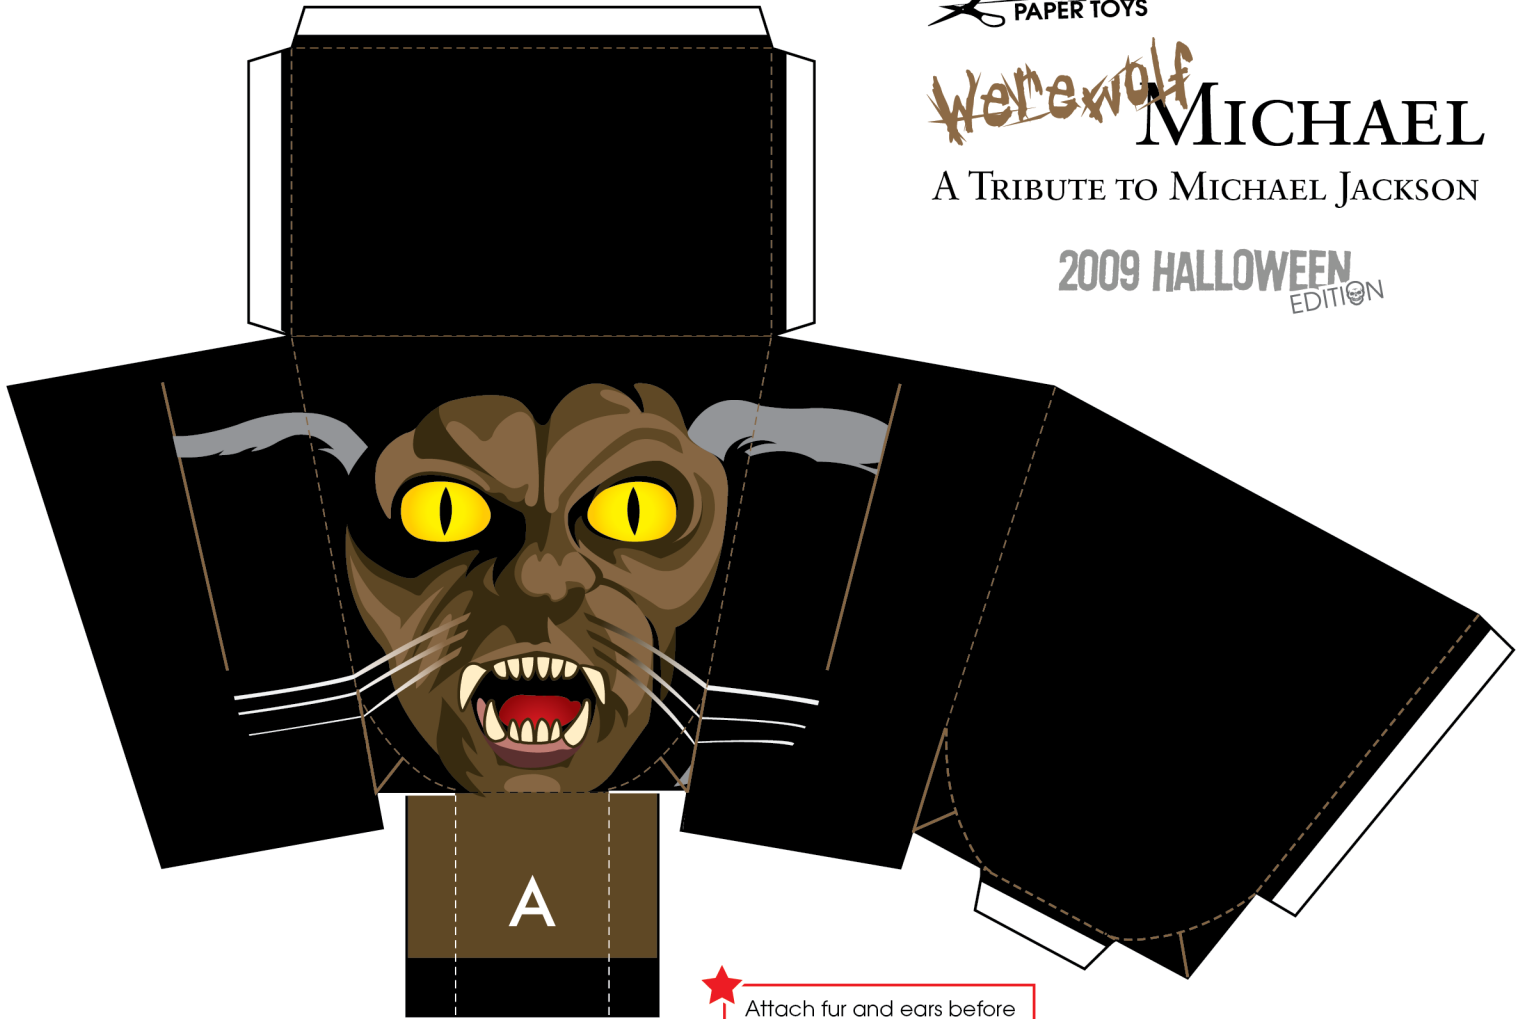

Werewolf
MICHAEL

A TRIBUTE TO MICHAEL JACKSON

2009 HALLOWEEN
EDITION

★ Attach fur and ears before gluing all sides of the head.

Fold and glue before cutting.